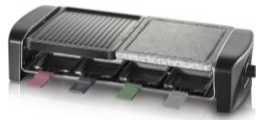

### **Further advantages**

- measurements of the grill wire: approx. 42 x 21 cm
- variable thermostat and pilot light
- non-stick coating to remove gratinated food easily

## RG 9645 Raclette Grill with natural grill stone

---

Non-stick coated grill plate for preparing tender steaks with typical grill pattern.

Natural stone grill cooks gently, retaining heat for a long time.

Variable thermostat and pilot light.

8 mini pans with coloured handles for differentiation.